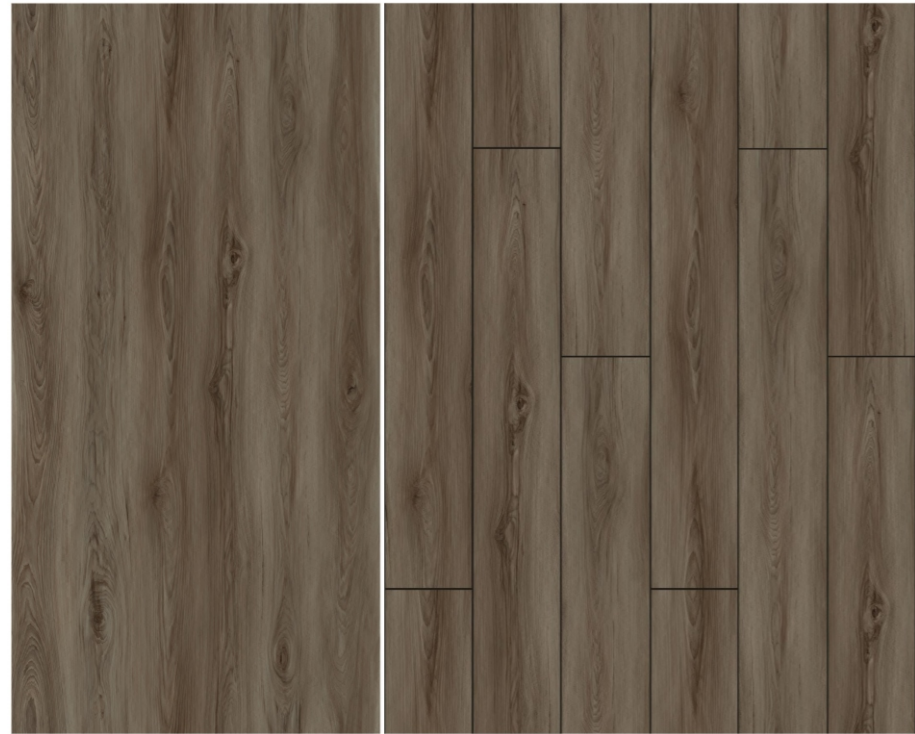

Saw Dust

RS008

1215*193*12mm